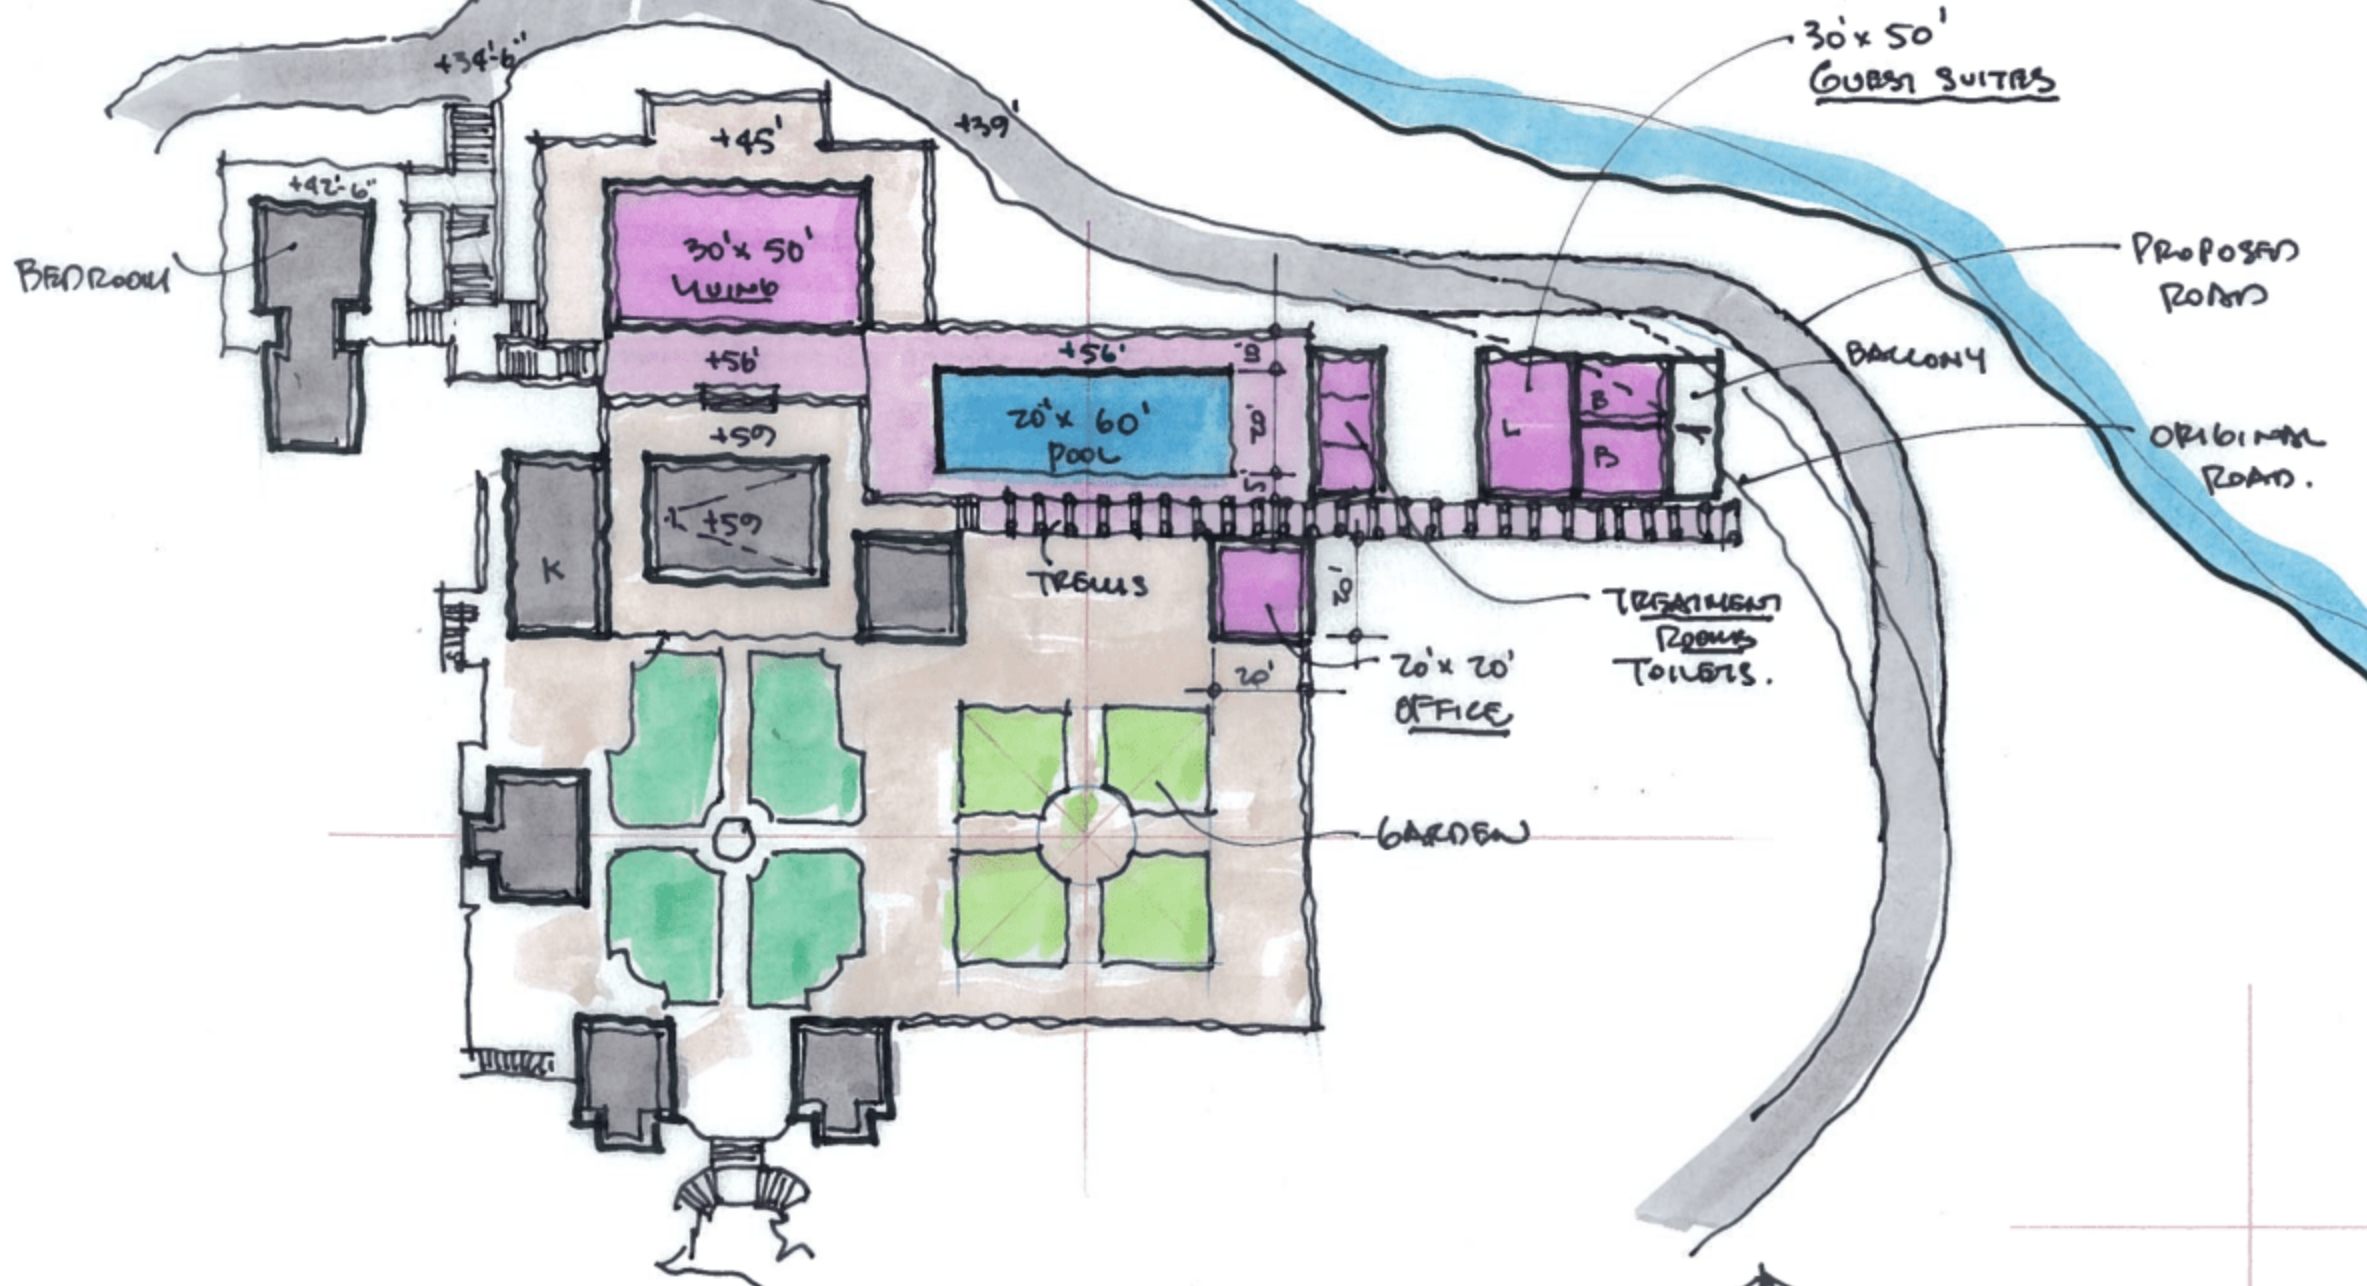

111

EPSTEIN RESIDENCE

SITE PLAN STUDY
1" = 40'-0"

DATE 9/24/10 36